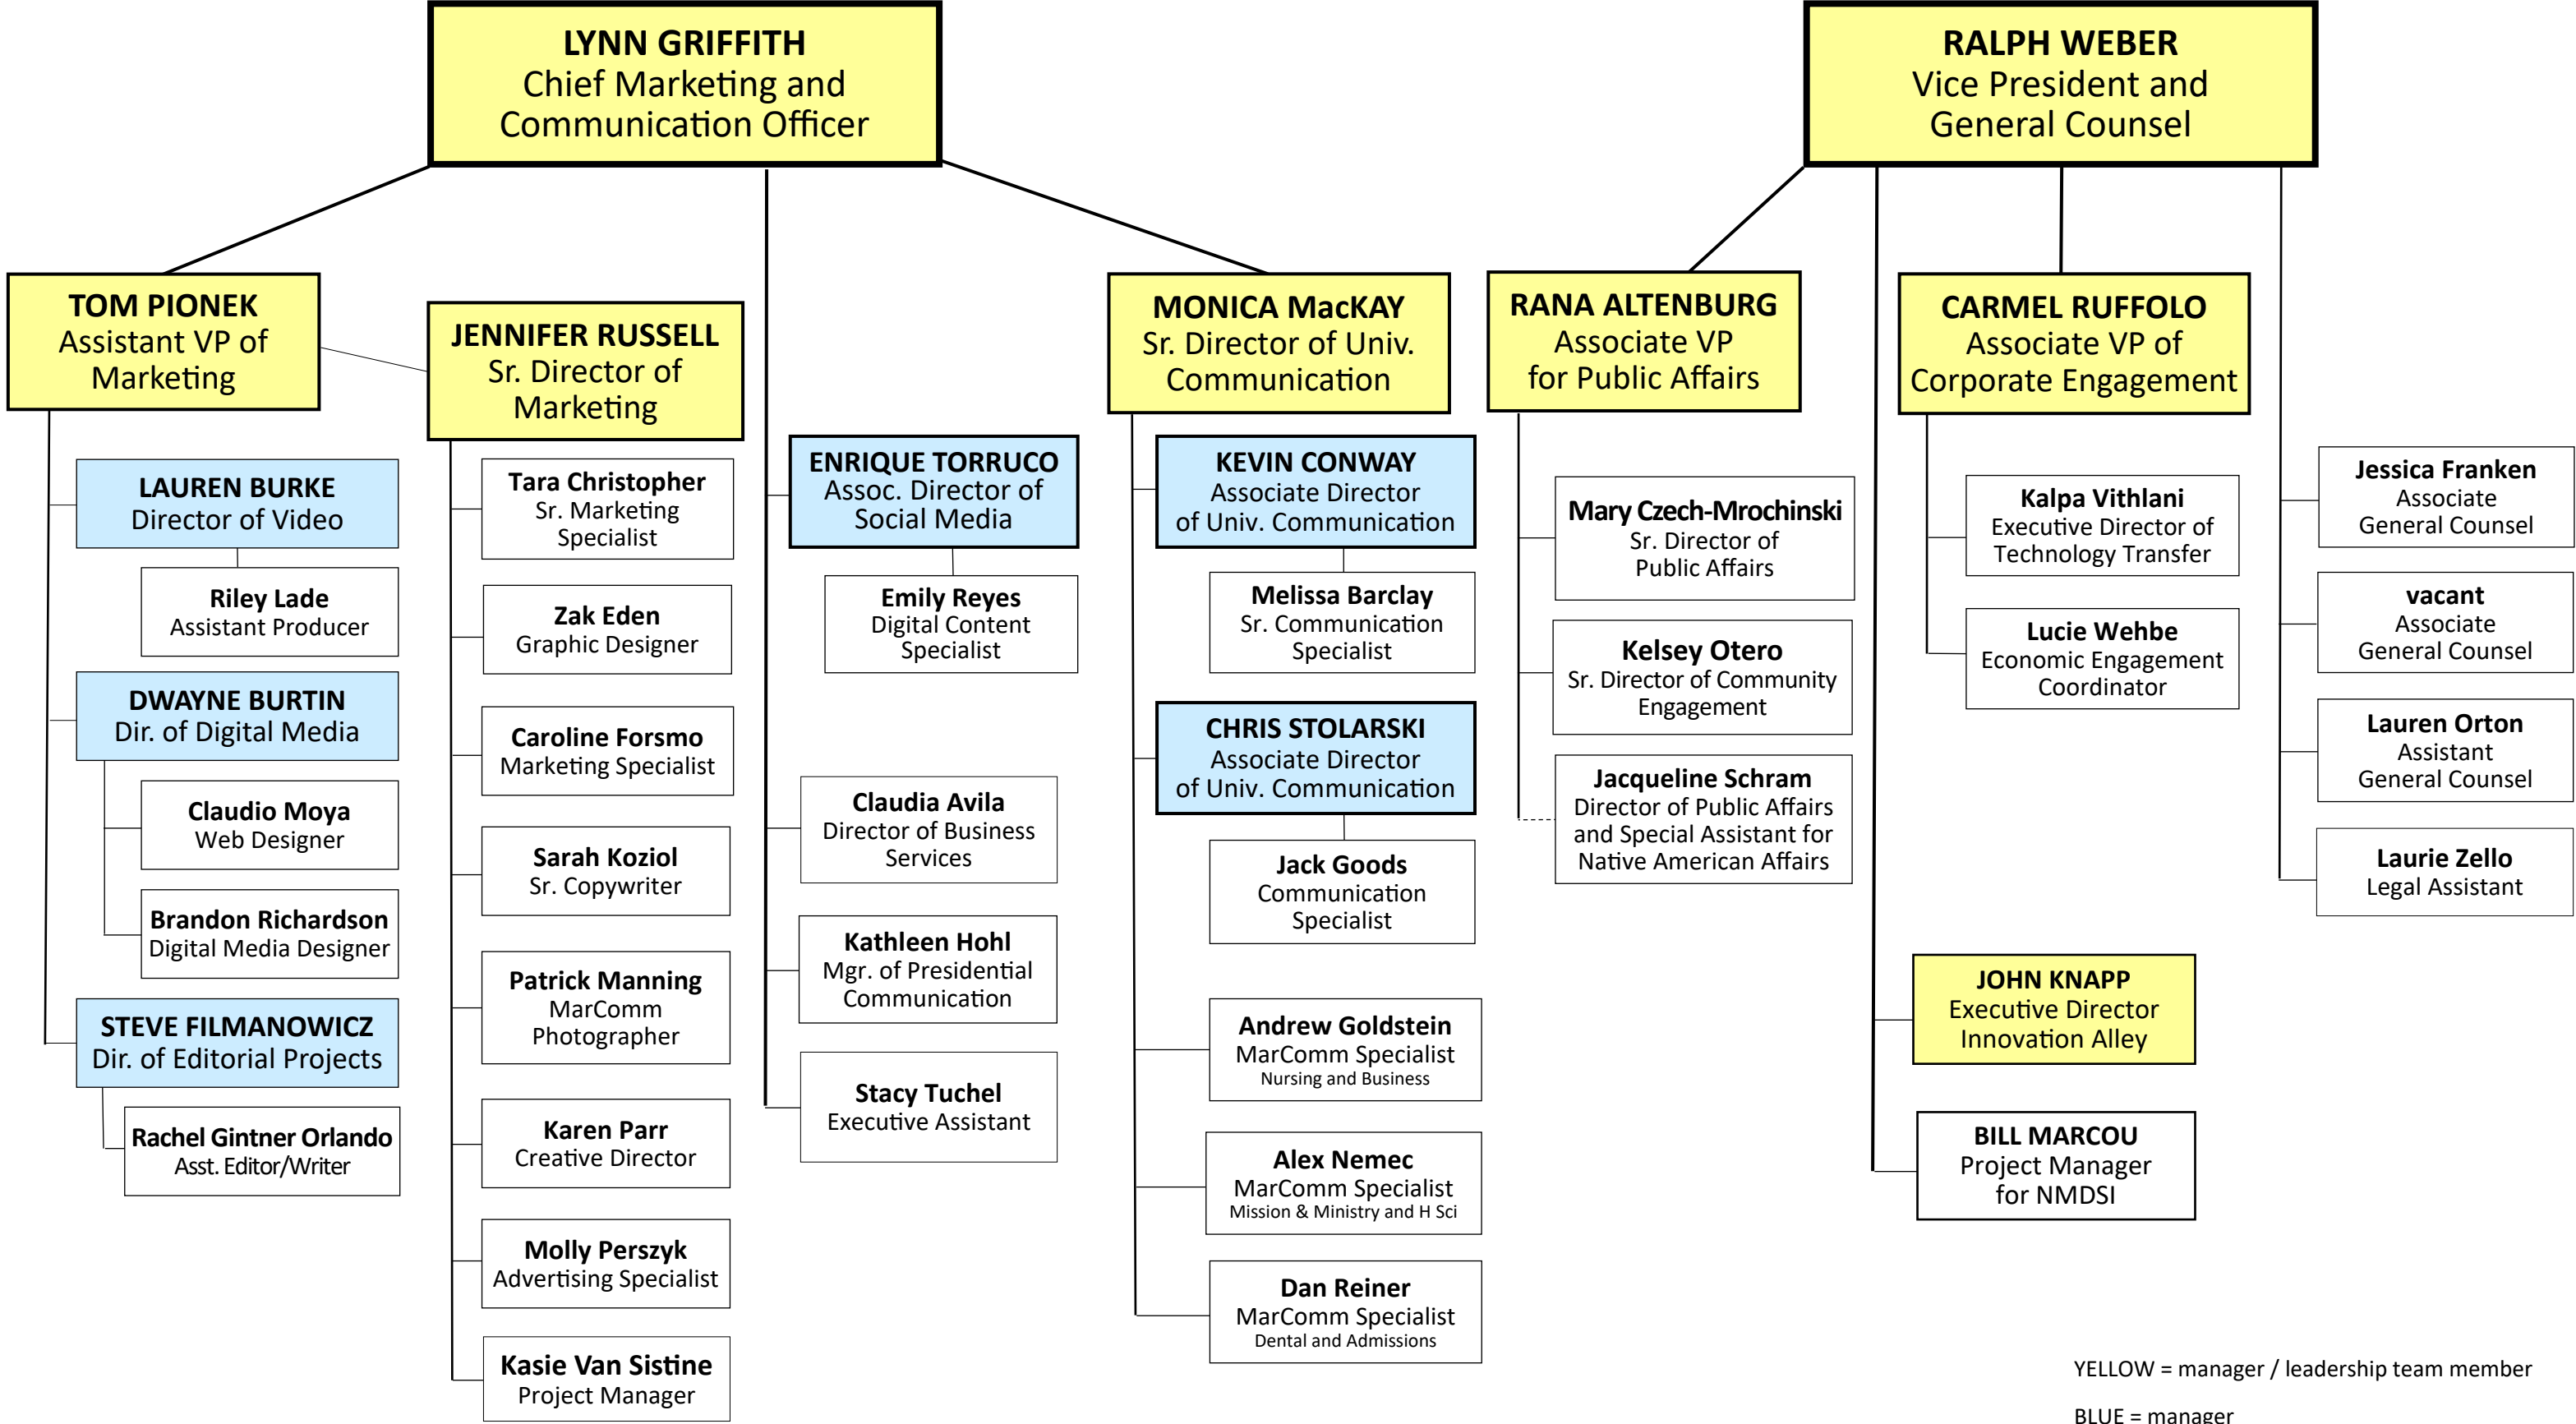

OFFICE of UNIVERSITY RELATIONS

Updated April 2024

YELLOW = manager / leadership team member

BLUE = manager